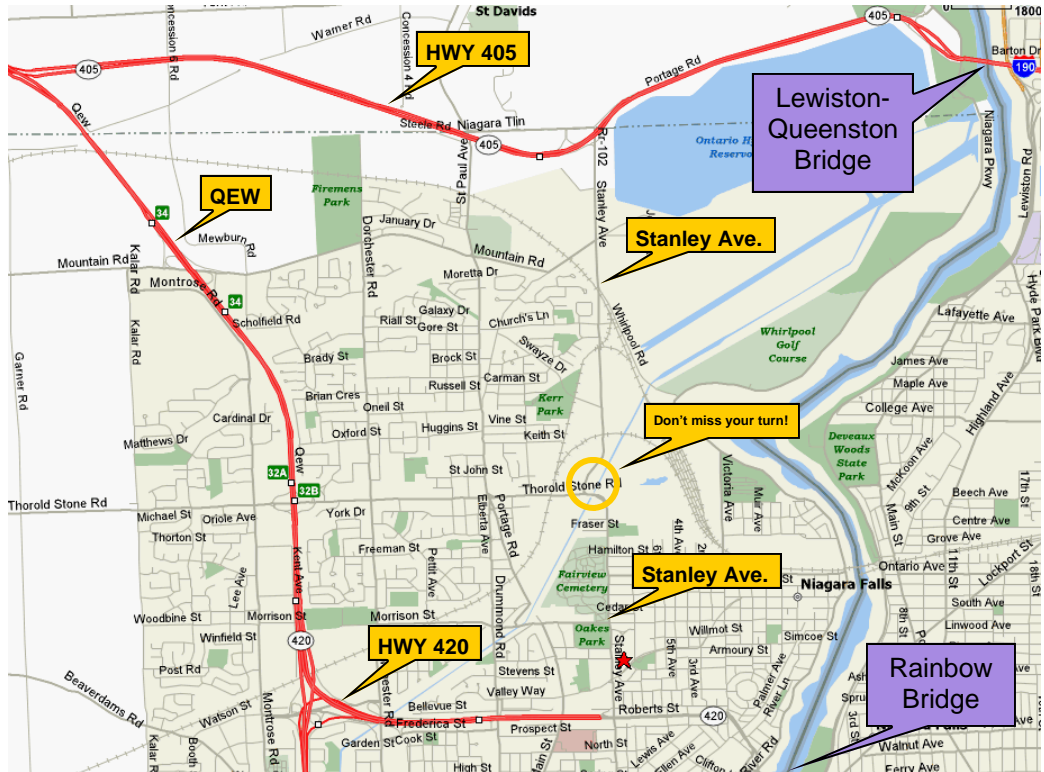

Eastbound Into US

For the latest traffic condition call prior to departure:

1-800-715-6722

Lewiston-Queenston Bridge:

QEW take 405 Exit

NOTE: If you are on the 405 and want to get to Rainbow Bridge take the Stanley Ave. Exit (*LAST EXIT BEFORE USA*) turn right on Stanley. Turn Left onto 420 (Robert St.)

Rainbow Bridge:

QEW take 420 Exit

NOTE: If you are on the 420 and want to get to Lewiston-Queenston Bridge turn left on Stanley Ave. Take the 405 EAST.

Westbound Into Canada

For the latest traffic condition call prior to departure:

1-800-715-6722

Lewiston-Queenston Bridge:

Take 190

Rainbow Bridge:
190 to Robert Moses Parkway (See Above)